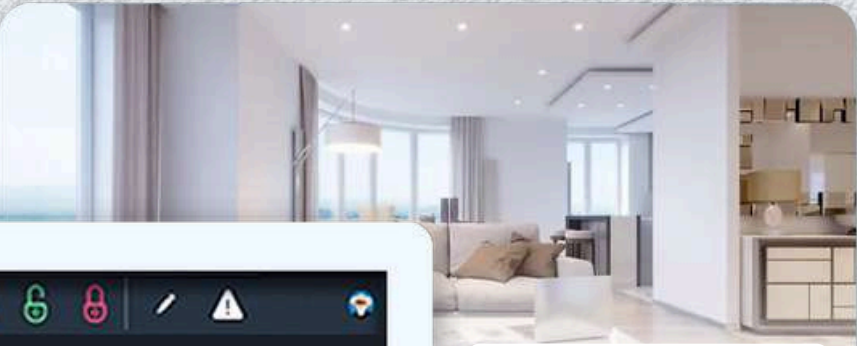

RisControl Smart Touchscreen Keypad - EN

NEW!

RisControl

Smartphone Experience
Touchscreen Keypad

Watch on YouTube

For LightSYS & ProSYS Plus

The video thumbnail shows a tablet displaying the RisControl app interface. The interface includes a 'Security System' header with status icons, a 'Security' menu, and a grid of control buttons for 'FIRST FLOOR', 'SECOND FLOOR', 'GARAGE DOOR', 'OUTDOOR LIGHTS', 'BACKYARD 1', and 'BACKYARD 2'. A red play button is overlaid on the tablet screen.

Burglar Alarm

Automation

Fire Alarm

The RisControl app interface is shown on a tablet, displaying a 'Security System' overview with a grid of camera feeds from various rooms in a house.

Elderly Care

ACCESSORIES