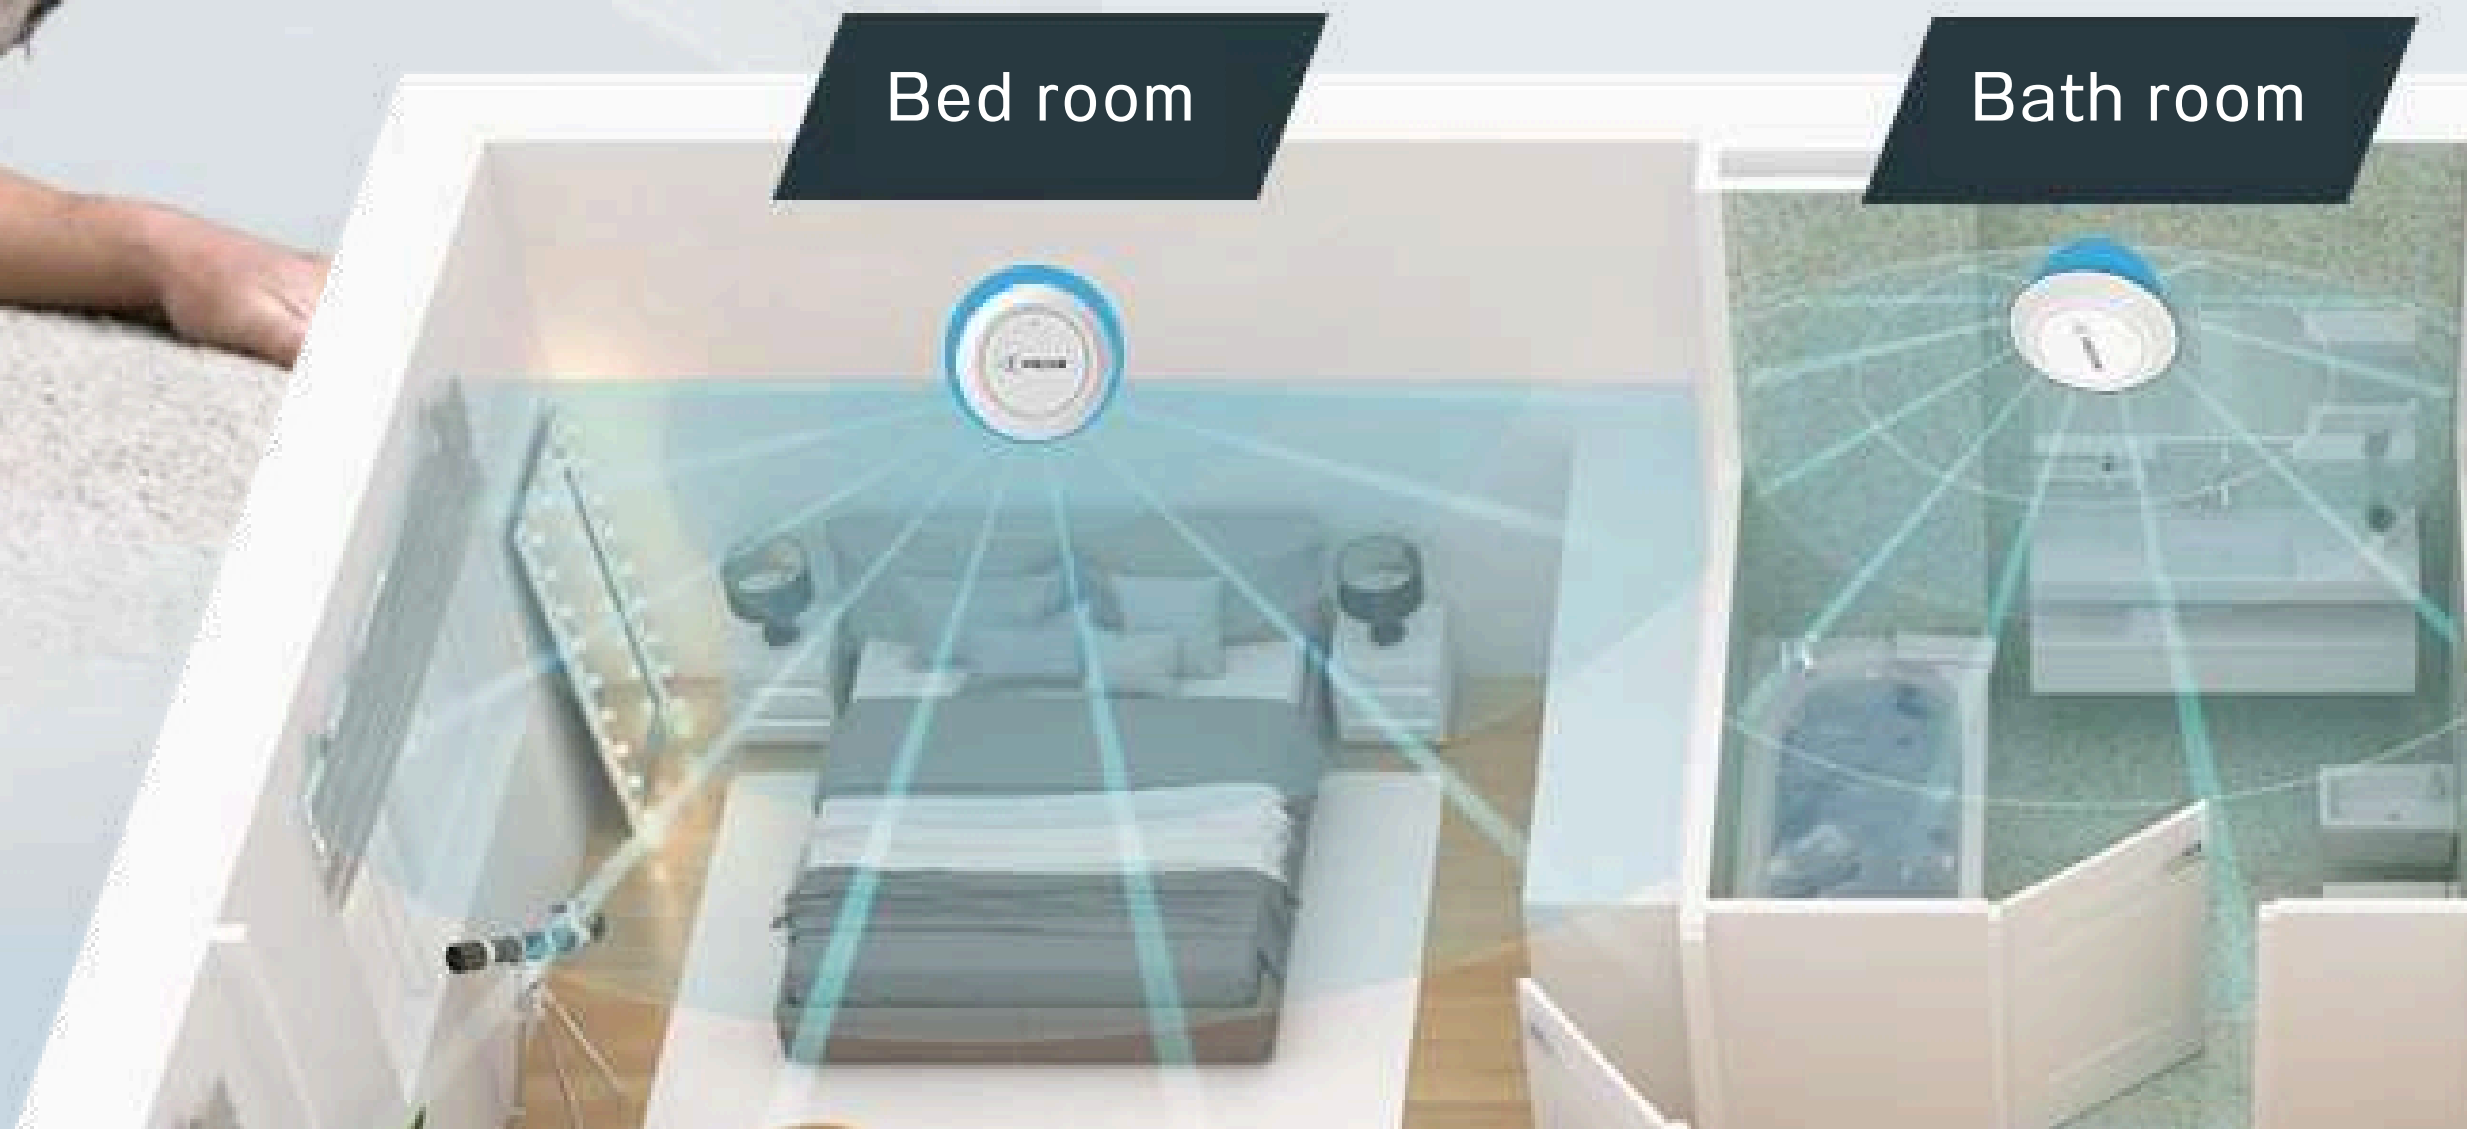

Burglar Alarm

Automation

Fire Alarm

The RisControl app interface is shown on a tablet, displaying a 'Security System' overview with a grid of camera feeds from various rooms in a house.

Elderly Care

ACCESSORIES

Use a fall detection system
Notify to call for help in time.

HELP IN TIME = SURVIVE

FALL DETECTOR

Suitable for residential homes as well as a care center for the elderly Notifications via the app will let you know as soon as the incident occurs.

High privacy

can be installed in bedrooms or bathrooms.

Bed room

Bath room

HELP IN TIME = SURVIVE

FALL DETECTOR

Safe..with 4D Imaging Technology

Scan the surroundings of the room Not harmful to health.