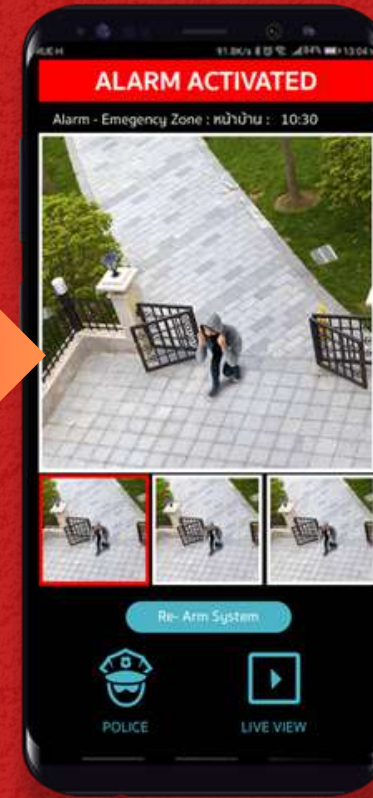

A modern, two-story house with a paved driveway and a red overlay. The house has large windows and a prominent entrance. The driveway is paved with light-colored bricks. The red overlay is semi-transparent, allowing the house and driveway to be seen through it.

PIR PET **PICCOLO**
Does not detect pets.

Wired System

DIGISENSE
Accurate detection
with high efficiency.

PIR **BWare DT**
The ultimate
detection, **even**
shadows won't
escape.

Need to see image & video of the incident.

Use the VUpoint system

**Standard
notification**

**Notification with
image & video**

EVENT RECORDER

VUPOINT P2P

CCTV cameras working with alarms sensor, notifications along with images & video can be viewed in a single app!

Works with NVR
for Recording and Playback

Live video verification solution that quickly

Enhance Security
with Comprehensive Sensors
and Accessories

ACCESSORIES

RisControl Smart Touch Screen Keypad

Upgrade your home security and simplify your life. Try our Smart Home system with 8-inch touchscreen today and experience the future of home security.