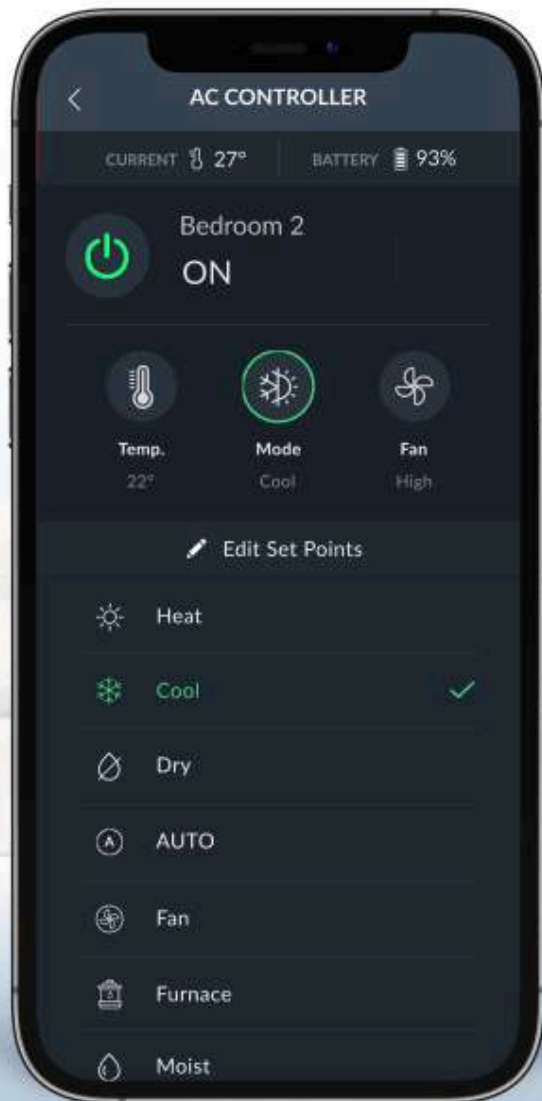

SECURITY SYSTEM

ควบคุมความปลอดภัยทั้งระบบพร้อมแจ้งเตือนผ่านแอป

**ALL IN
ONE APP**